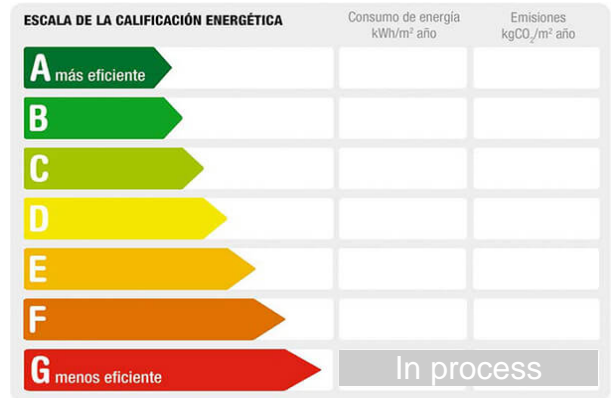

Town: La Palma del Condado
Province: Huelva
Postal code: 21700
Zone: La Palma del Condado

Sqm built: 200	Floor: stoneware	Living area: 170
Air conditioner: cold/hot	Plot sq.meters: 9400	Hot water: individual
Sqm terrace: 60	Terraces: 1	Bedrooms: 3
Bathrooms: 2	Antiquity: 1970	Outward/Inward: outward
Cupboards: 3		